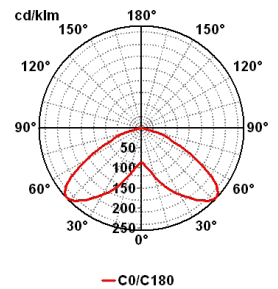

Habana IP44

LC3 00643 2

Rotosymmetric
 Ø 480mm IP44

Technical description

Body made in die cast aluminium with UNI 5076 alloy. Optional tempered glass, sodic/calcic type, 5mm thick, heat-proof and crash-proof. Reflector in pure aluminium, thickness 12/10, turned anodized and polished.

Installation

Industrial indoor

Size (mm)

480 x 480 x 550

Colour

Grey 2

Code	Source	Power	Current	Connection	Lampada
LC3 00643 2	Metal halide vapour	250 W	3 A	E 40	ME HPI PLUS BU

Accessories

Griglia di protezione
Wire guard

Codice / code	Codice / code
L90 00000 0 Ø 390	L90 00300 0 Ø 500
L90 00100 0 Ø 450	L90 00400 0 Ø 580
L90 00200 0 Ø 480	L90 00500 0 Ø 680

E27 HEG max 250 W con commutatore*
E27 HEG max 250W with converter