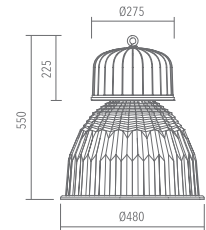

Habana IP44

LC3 00643 2

Rotosymmetric
 Ø 480mm IP44

Technical description

Body made in die cast aluminium with UNI 5076 alloy. Optional tempered glass, sodic/calcic type, 5mm thick, heat-proof and crash-proof. Reflector in pure aluminium, thickness 12/10, turned anodized and polished.

Installation

Industrial indoor

Size (mm)

480 x 480 x 550

Colour

Grey 2

Code	Source	Power	Current	Connection	Lampada
LC3 00643 2	Metal halide vapour	250 W	3 A	E 40	ME HPI PLUS BU

Accessories

Griglia di protezione
Wire guard

Codice / code	Codice / code
L90 00000 0 Ø 390	L90 00300 0 Ø 500
L90 00100 0 Ø 450	L90 00400 0 Ø 580
L90 00200 0 Ø 480	L90 00500 0 Ø 680

E27 HEG max 250 W con commutatore*
E27 HEG max 250W with converter